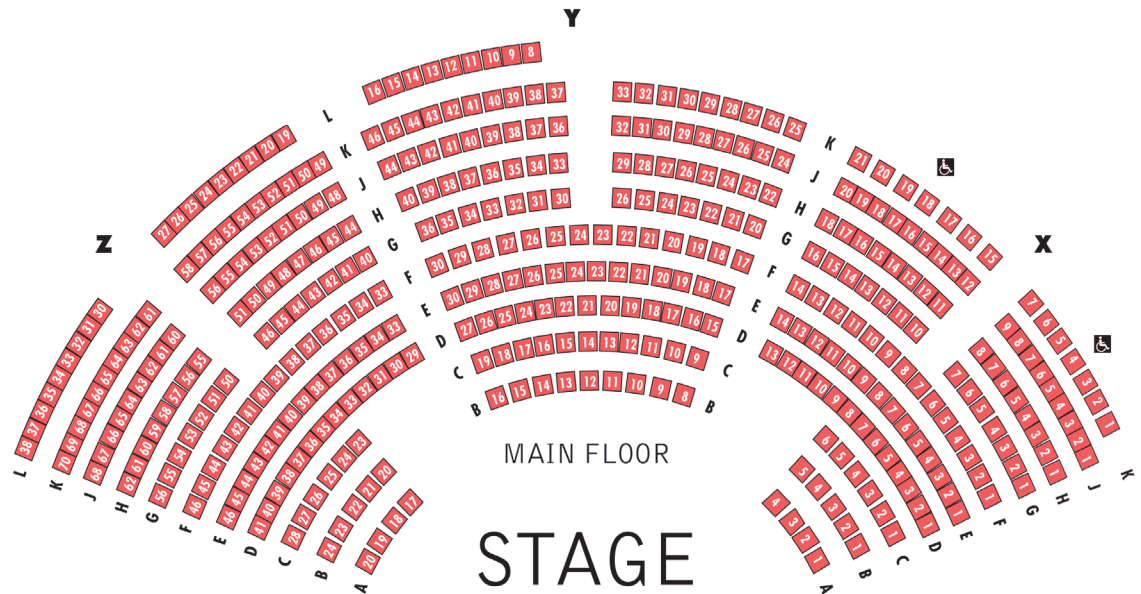

## READY FOR THE SHOW

When you are ready to take your seat, please show your electronic ticket to the Radical Hospitality Team Member near the entrance to the theater. Seats will be assigned, so be sure to check your mobile ticket for the section and row where your seats are located. Seating is arranged to reflect reduced capacity.

## ABOUT THE PAMELA BROWN AUDITORIUM

Wheelchair-accessible seating is located on Level 1 in row XK, seats 15-21.

For a full visual reference of the facility from the entrance into the theatre, checkout our [Threshold 360 Virtual Tour!](#)