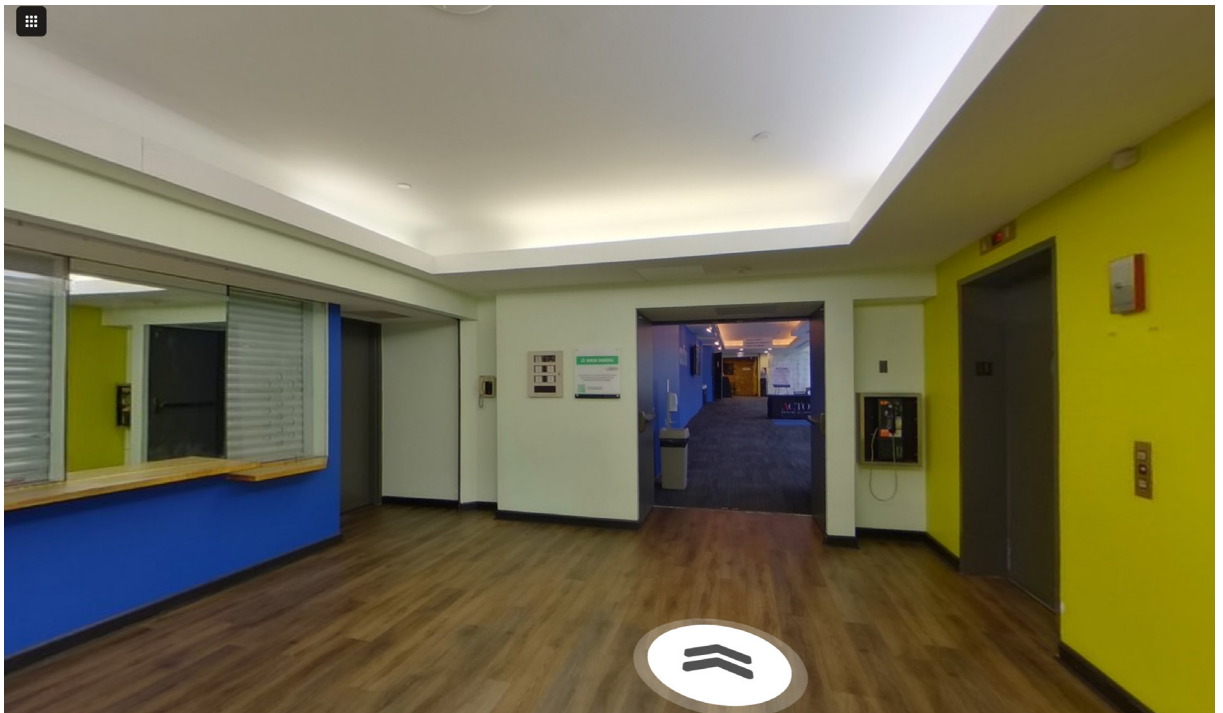

ENTERING ACTORS THEATRE OF LOUISVILLE

As you exit the elevator, turn to your right where you will enter the lobbies of Actors Theatre.

NOTE: Please be aware that the lobby on Level 1 has a slight incline.

ENTRANCE TO THE LEVEL 1 LOBBY FROM ELEVATOR.

NOTE: LEVEL ONE ACCESS INTO ACTORS THEATRE IS ONLY AVAILABLE THROUGH THE PARKING GARAGE DOOR, NOT FROM THE MAIN STREET SIDEWALK ENTRANCE.