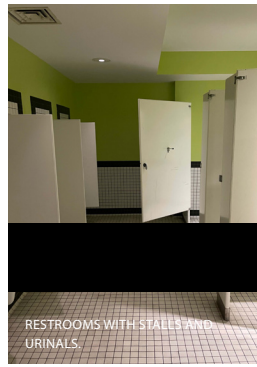

RESTROOMS

Actors Theatre of Louisville is committed to providing safe and accessible restrooms for people of all genders.

There are two sets of gender-inclusive restroom facilities on Level 1 with private stalls in each facility. On the Mezzanine Level, there is a restroom designated **M** with private stalls and urinals, and a restroom designated **W** with private stalls. All guests are welcome to use the facility of their choice.

If you require access to a more private restroom, please speak to a member of the Radical Hospitality Team and they can escort you to Level B.

If you need assistance or have a question, ask someone with an Actors Theatre lanyard to help you.