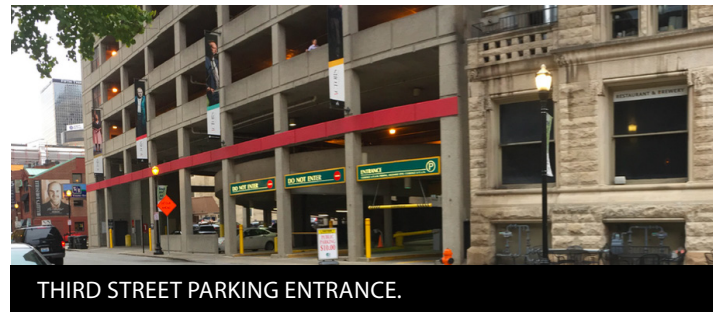

WELCOME

We are so glad you will be joining us in the Pamela Brown Auditorium! **As a few things have changed**, we would like to guide you through our theater in preparation for your visit.

To care for yourself and protect others, please **DO NOT ATTEND** if you are experiencing COVID-19 symptoms, have been exposed to the virus in the past 14 days, or are experiencing symptoms indicative of cold, flu or other illness. Masking is encouraged but not required.

If you plan on driving to the performance, you can park at the Actors Theatre of Louisville parking garage at 130 S. 3rd St. Parking is $10, and you can pay with cash, a credit or a debit card.

If you plan on taking public transportation or utilizing a ride-share option, set your destination to 316 W. Main St., Louisville, KY 40202.

For a full visual reference of the facility from the entrance into the theatre, checkout our [Threshold 360 Virtual Tour!](#)

FROM PARKING TO THE ELEVATORS

The Parking Garage has seven levels with ample parking options available. Designated Accessible parking spots are located on the Mezzanine Level of the Parking Garage closest to the Main Street elevators.

The Parking Garage has two ways to enter the theater:

1. Stairs and elevators near **Third Street.**
2. Stairs and elevators near **Main Street.**

Actors Theatre recommends the Main Street elevators for the most direct route into the theater complex.