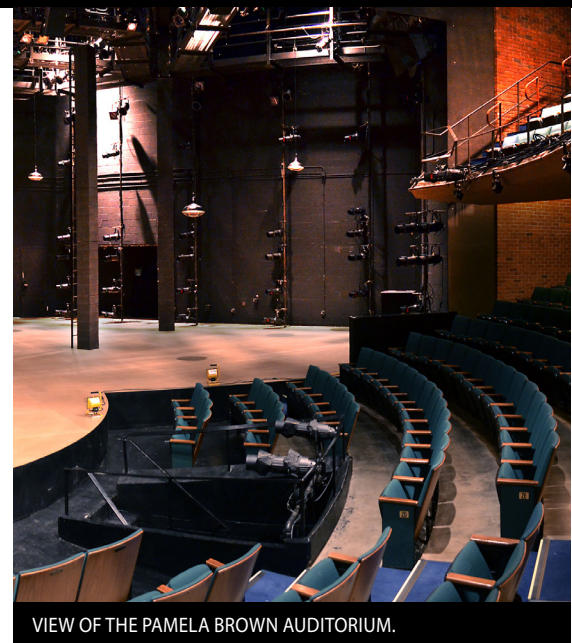

READY FOR THE SHOW

When you are ready to take your seat, please show your electronic ticket to the Radical Hospitality Team Member near the entrance to the theater. Seats will be assigned, so be sure to check your mobile ticket for the section and row where your seats are located. Seating is arranged to reflect reduced capacity.

Feel free to ask a staff member if you need to be re-seated for social distancing.