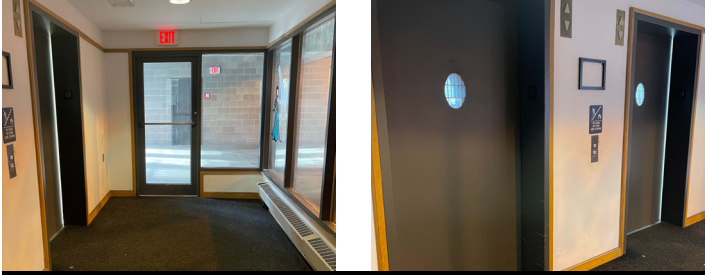

MAIN STREET ELEVATORS ON MEZZANINE LEVEL.